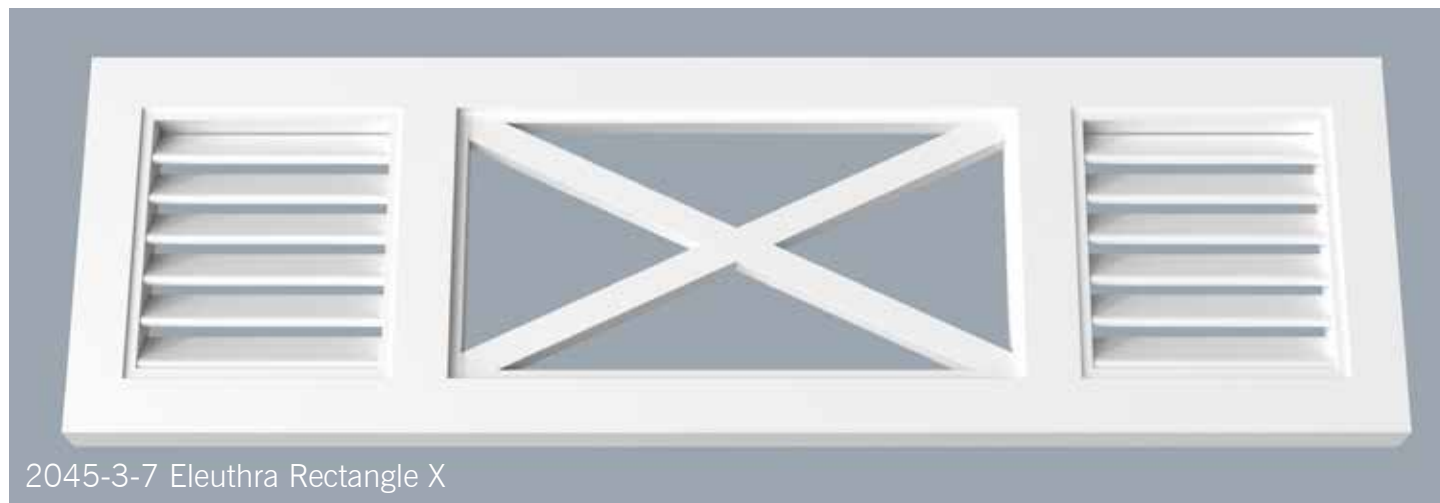

HB Elements® Grilles and Louvered Panels come in a variety of styles with varied applications. Some run between columns at the beam functioning as sunscreens, while others may be used as louvered privacy walls at balconies. Regardless of the location, the overall result is a significant enhancement in the comfort and ambiance of outdoor spaces, effectively extending the living areas of the home. As with all HB Elements® products, beauty, low maintenance, and easy installation are designed in.

Scan QR Code to view more on our Louvers

HB Elements® Closed Louver Panels can be used at gable ends, cupolas, dormers or anywhere a louvered look is desired but a functional louver is not needed.

2010 Cat Cay

2062-3-7 Lattice HV

2020 Eleuthra - Cross / Circle

2063-3-7 Lattice D

2020 Eleuthra - Cross / Circle / Ellipse

2064-3-7 Chippendale

2040-3-7 Eleuthra Square X

2045-3-7 Eleuthra Rectangle X

2050-3-7 Exuma