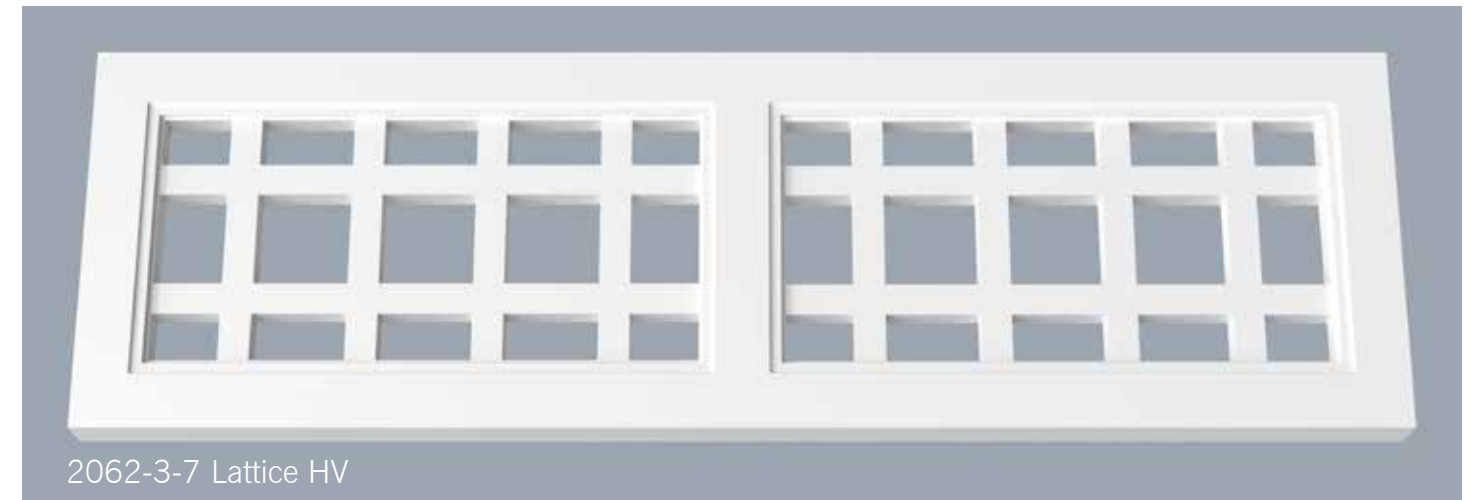

HB Elements® Grilles and Louvered Panels come in a variety of styles with varied applications. Some run between columns at the beam functioning as sunscreens, while others may be used as louvered privacy walls at balconies. Regardless of the location, the overall result is a significant enhancement in the comfort and ambiance of outdoor spaces, effectively extending the living areas of the home. As with all HB Elements® products, beauty, low maintenance, and easy installation are designed in.

Scan QR Code to view more on our Louvers

HB Elements® Closed Louver Panels can be used at gable ends, cupolas, dormers or anywhere a louvered look is desired but a functional louver is not needed.

2010 Cat Cay

2062-3-7 Lattice HV

2020 Eleuthra - Cross / Circle

2063-3-7 Lattice D

2020 Eleuthra - Cross / Circle / Ellipse

2064-3-7 Chippendale

2040-3-7 Eleuthra Square X

2045-3-7 Eleuthra Rectangle X

2050-3-7 Exuma