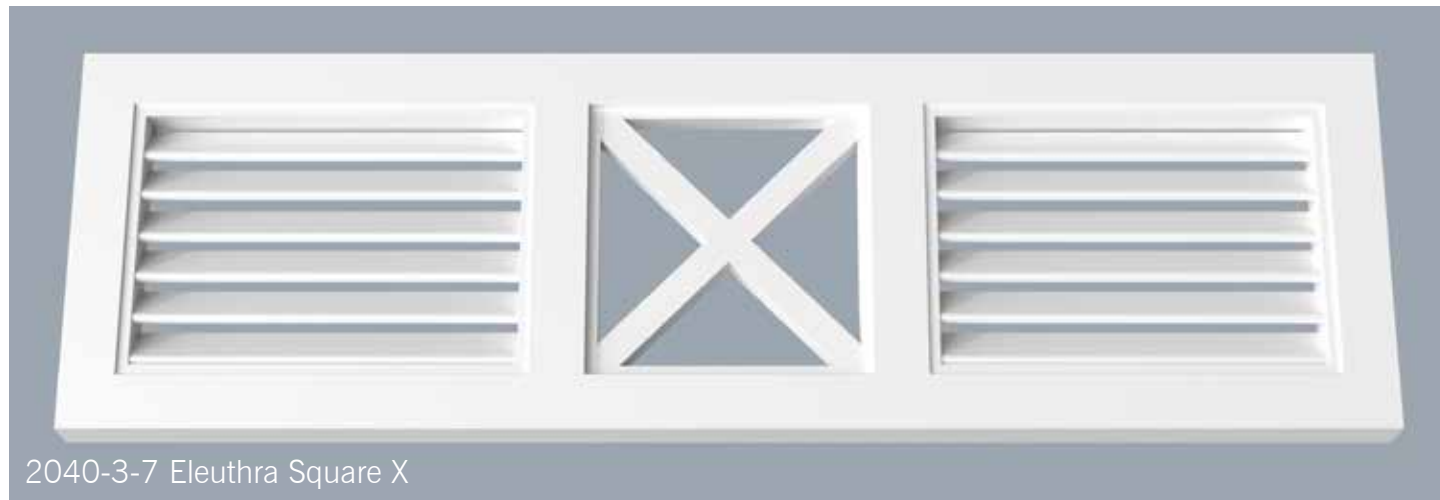

HB Elements® Grilles and Louvered Panels come in a variety of styles with varied applications. Some run between columns at the beam functioning as sunscreens, while others may be used as louvered privacy walls at balconies. Regardless of the location, the overall result is a significant enhancement in the comfort and ambiance of outdoor spaces, effectively extending the living areas of the home. As with all HB Elements® products, beauty, low maintenance, and easy installation are designed in.

Scan QR Code to view more on our Louvers

HB Elements® Closed Louver Panels can be used at gable ends, cupolas, dormers or anywhere a louvered look is desired but a functional louver is not needed.

2010 Cat Cay

2062-3-7 Lattice HV

2020 Eleuthra - Cross / Circle

2063-3-7 Lattice D

2020 Eleuthra - Cross / Circle / Ellipse

2064-3-7 Chippendale

2040-3-7 Eleuthra Square X

2045-3-7 Eleuthra Rectangle X

2050-3-7 Exuma