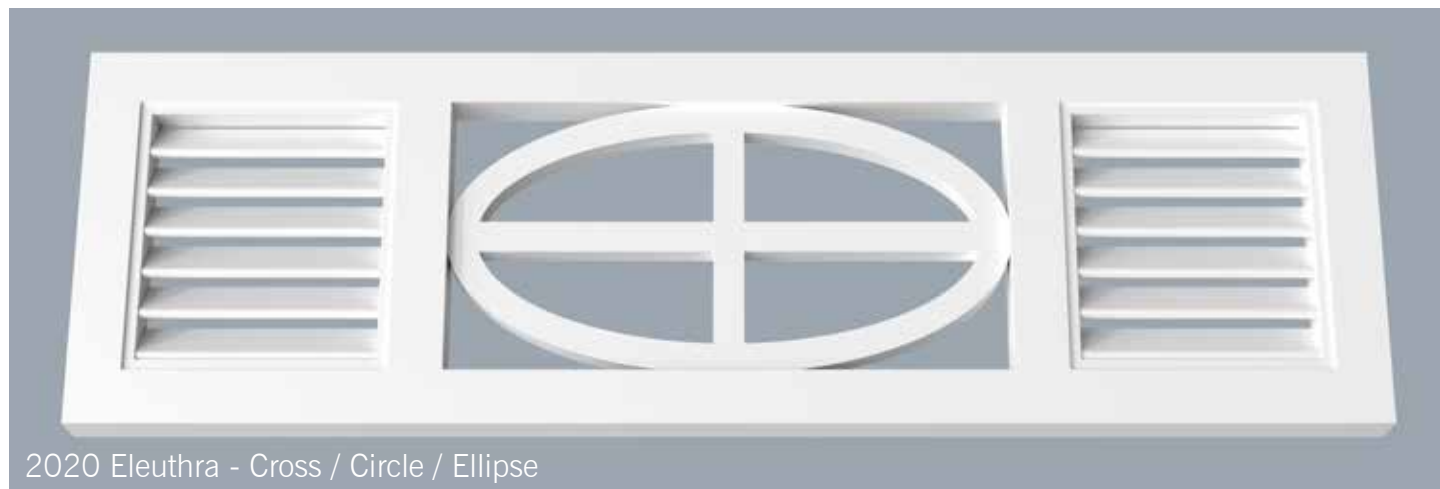

2020 Eleuthra - Cross / Circle / Ellipse