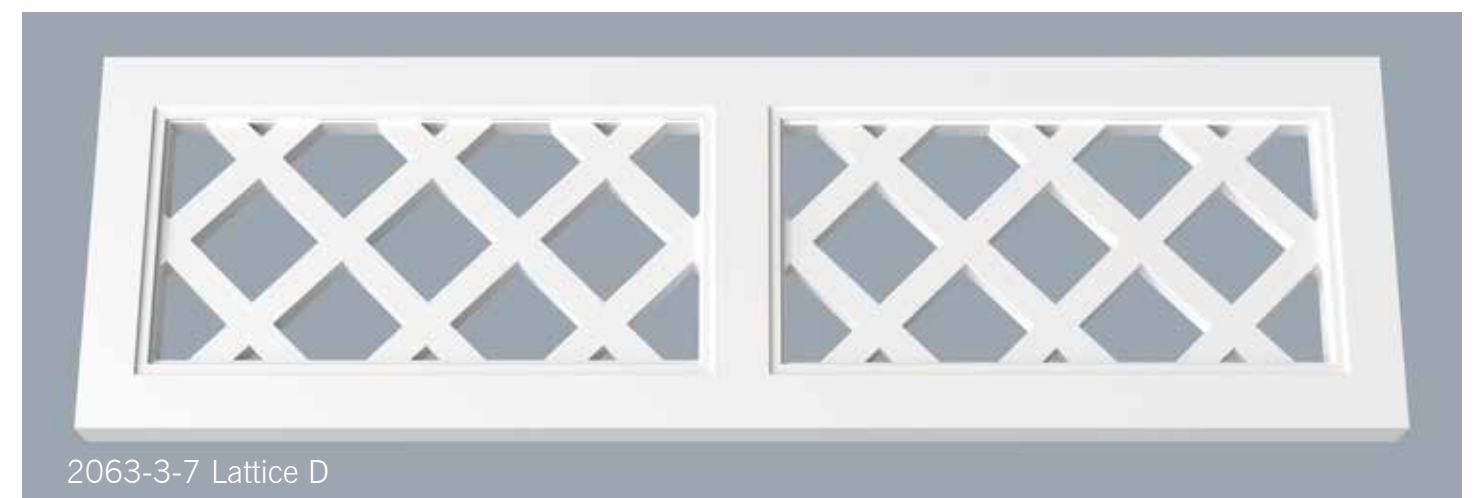

2063-3-7 Lattice D